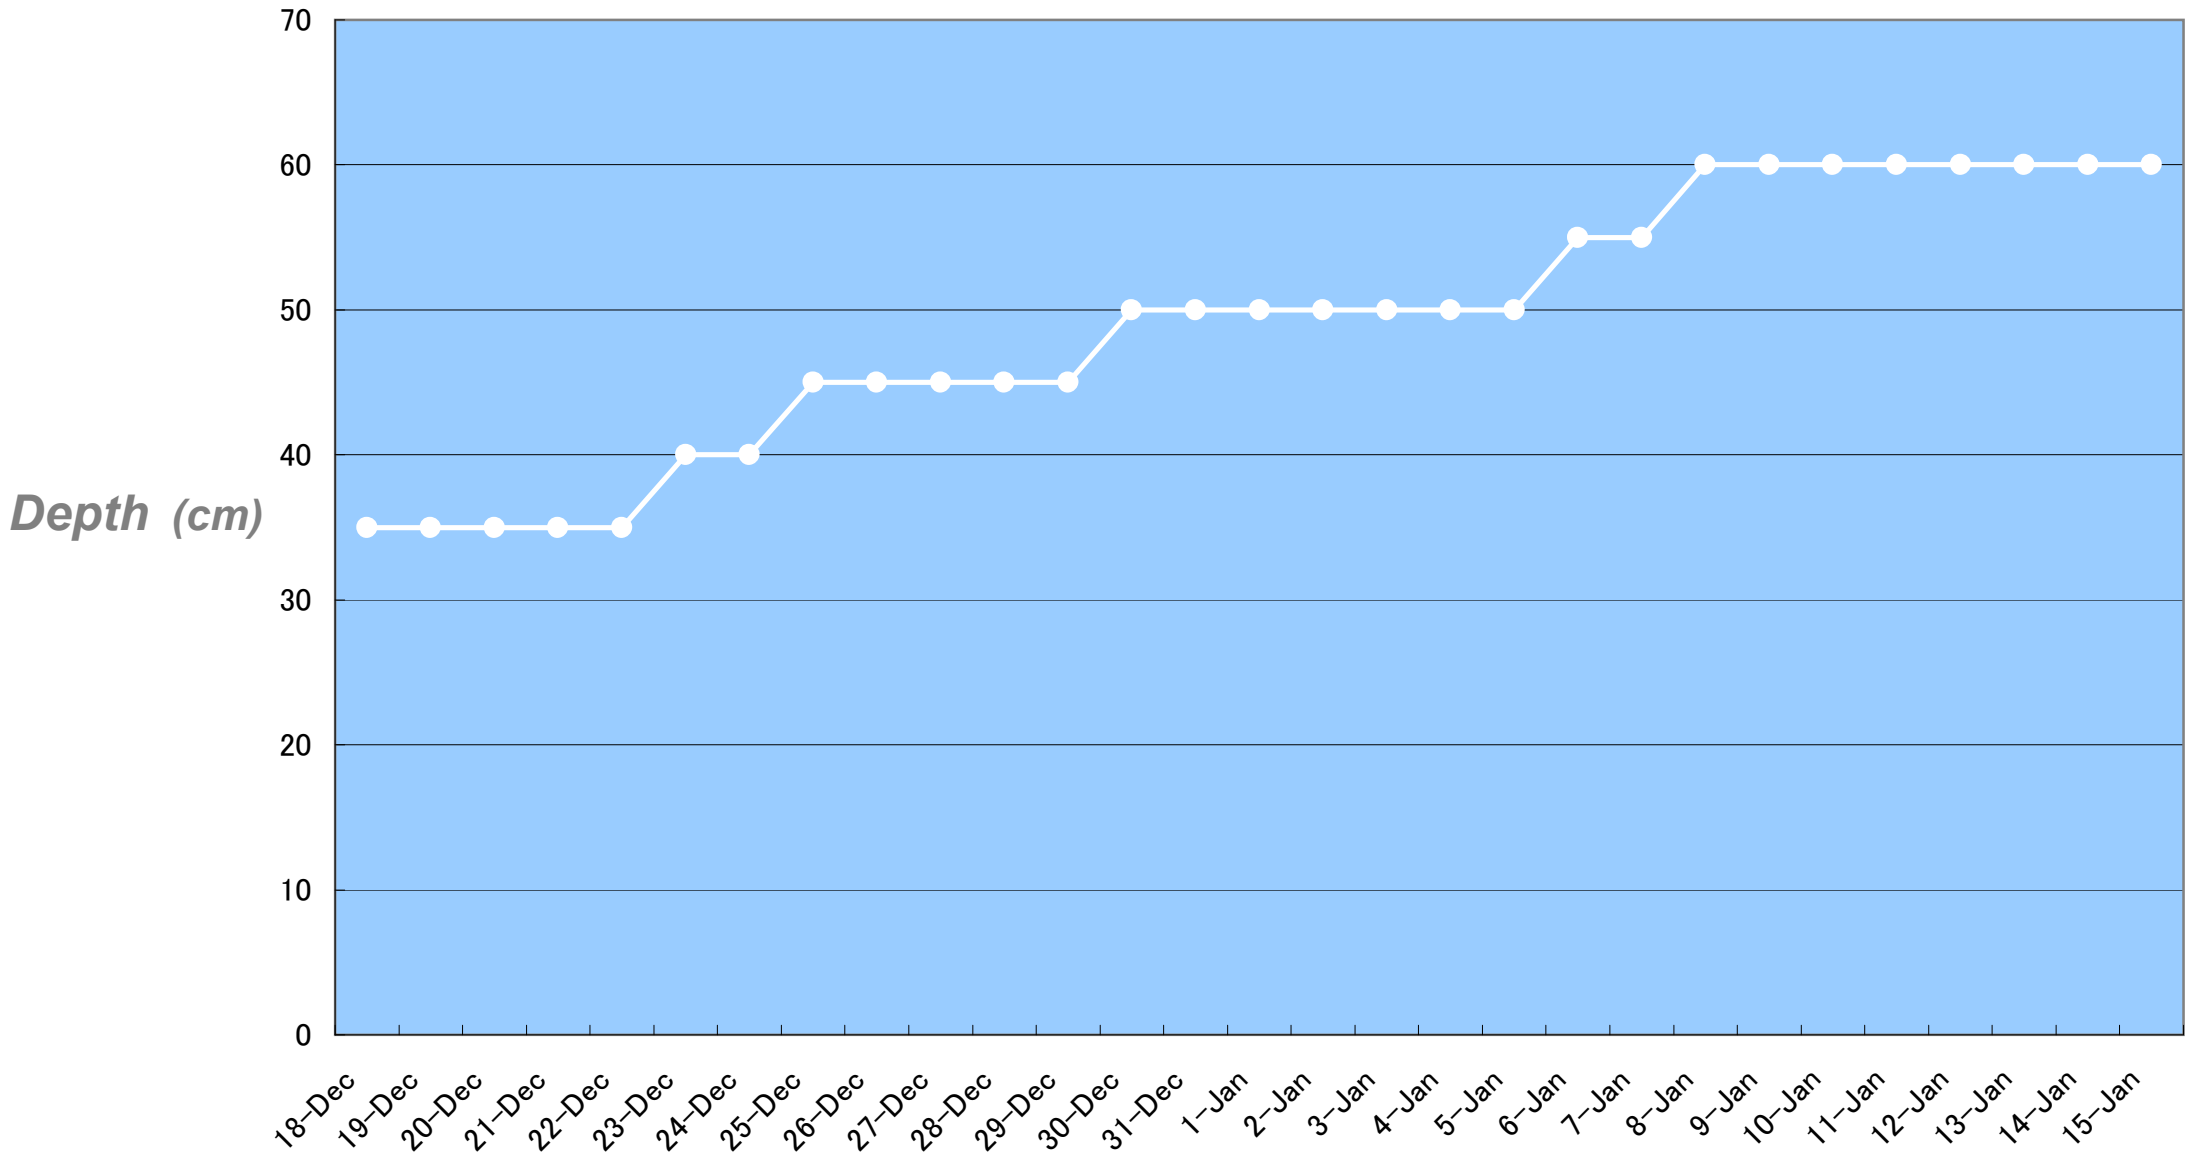

DEPTH OF GROOMED RUN in 2011-12

★★★ DEPTH of UNGROOMED RUN in 2011-12 ★★★

Dec 2011:145cm