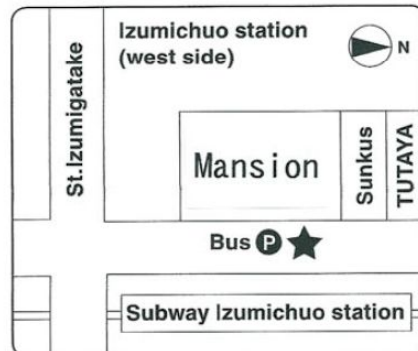

Reservation is required

Day's trip tour in 2012

Round-trip
ticket

Ski lift & gondola lift
8 hours ticket

Privilege of participant

Rental set 1,000 ~ 1,500yen discount
SPA patio 300yen discount

The Sendai arrival and departure pack **¥5,900** (tax included)

Arrival and departure at the Sendai station

(time table)

The bus pool
at the Sendai station
(west entrance)

7:00 departure

Bus stop
Izumichuo station
(In front of Sunkus)

7:30 departure

10:10 arrival

APPI SKI RESORT