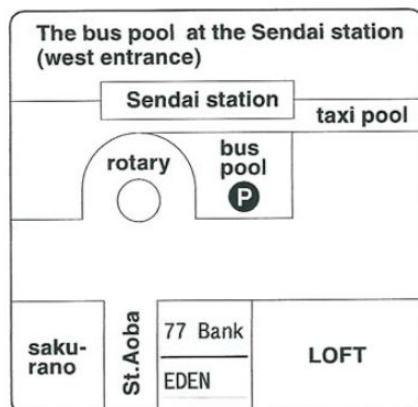

Reservation is required

Day's trip tour in 2012

Round-trip
ticket

Ski lift & gondola lift
8 hours ticket

Privilege of participant

Rental set 1,000 ~ 1,500yen discount
SPA patio 300yen discount

The Sendai arrival and departure pack **¥5,900** (tax included)

Arrival and departure at the Sendai station

(time table)

The bus pool
at the Sendai station
(west entrance)

7:00 departure

Bus stop
Izumichuo station
(In front of Sunkus)

7:30 departure

10:10 arrival

APPI SKI RESORT